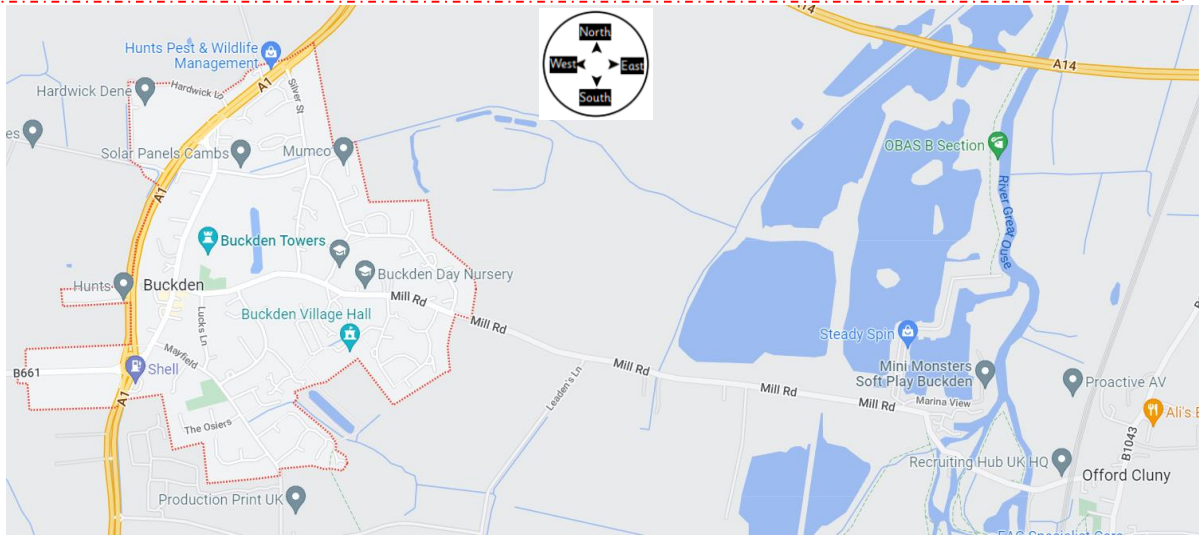

This local map shows Buckden and some of the human and physical features

Map- a picture that tells a story about a place and its space.

Local- a particular area, somewhere nearby.

Key Map Symbols:

Human Features in Buckden

Local
Map
United Kingdom
River Ouse

Vocabulary Tier 3

Sustainable Sustainability
City