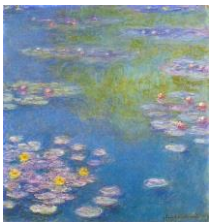

Evaluate

What do you like or dislike about your artwork?

Design a fabric germ,

Choose shape, size, fabric, threads and decorations

Create Cut out the shape from fabric. Add detail using threads, buttons, feathers, cords, plaits etc.

Famous water artwork

Claude Monet, Water Lilies, 1908

Frederick Judd Waugh, Breaking Surf, 1861 – 1940

Vincent van Gogh, Starry Night Over The Rhone, 1888

Claude Monet 1840-1926

A French Impressionist artist.