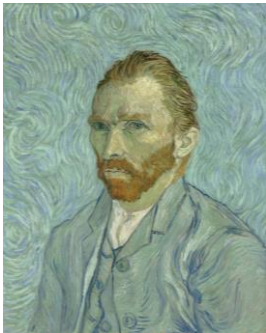

Drawing and painting

Skill

drawing process of creating an image in pencil

proportions drawing features the correct size

Consider where your facial features are on your face

Skin tones- tonal shading

Lighter

Darker

Skill

paint mixing mixing red, brown, orange and yellow in different combinations will produce a range of colours that can be made lighter and darker by adding white or black.

Famous artist self portraits

Vincent van Gogh

Picasso

Rembrandt

Pablo Picasso 1881-1973

A Spanish artist famous for Cubism paintings

Vocabulary Tier 2

Mix
Darker
Lighter
proportion

THINK IT.